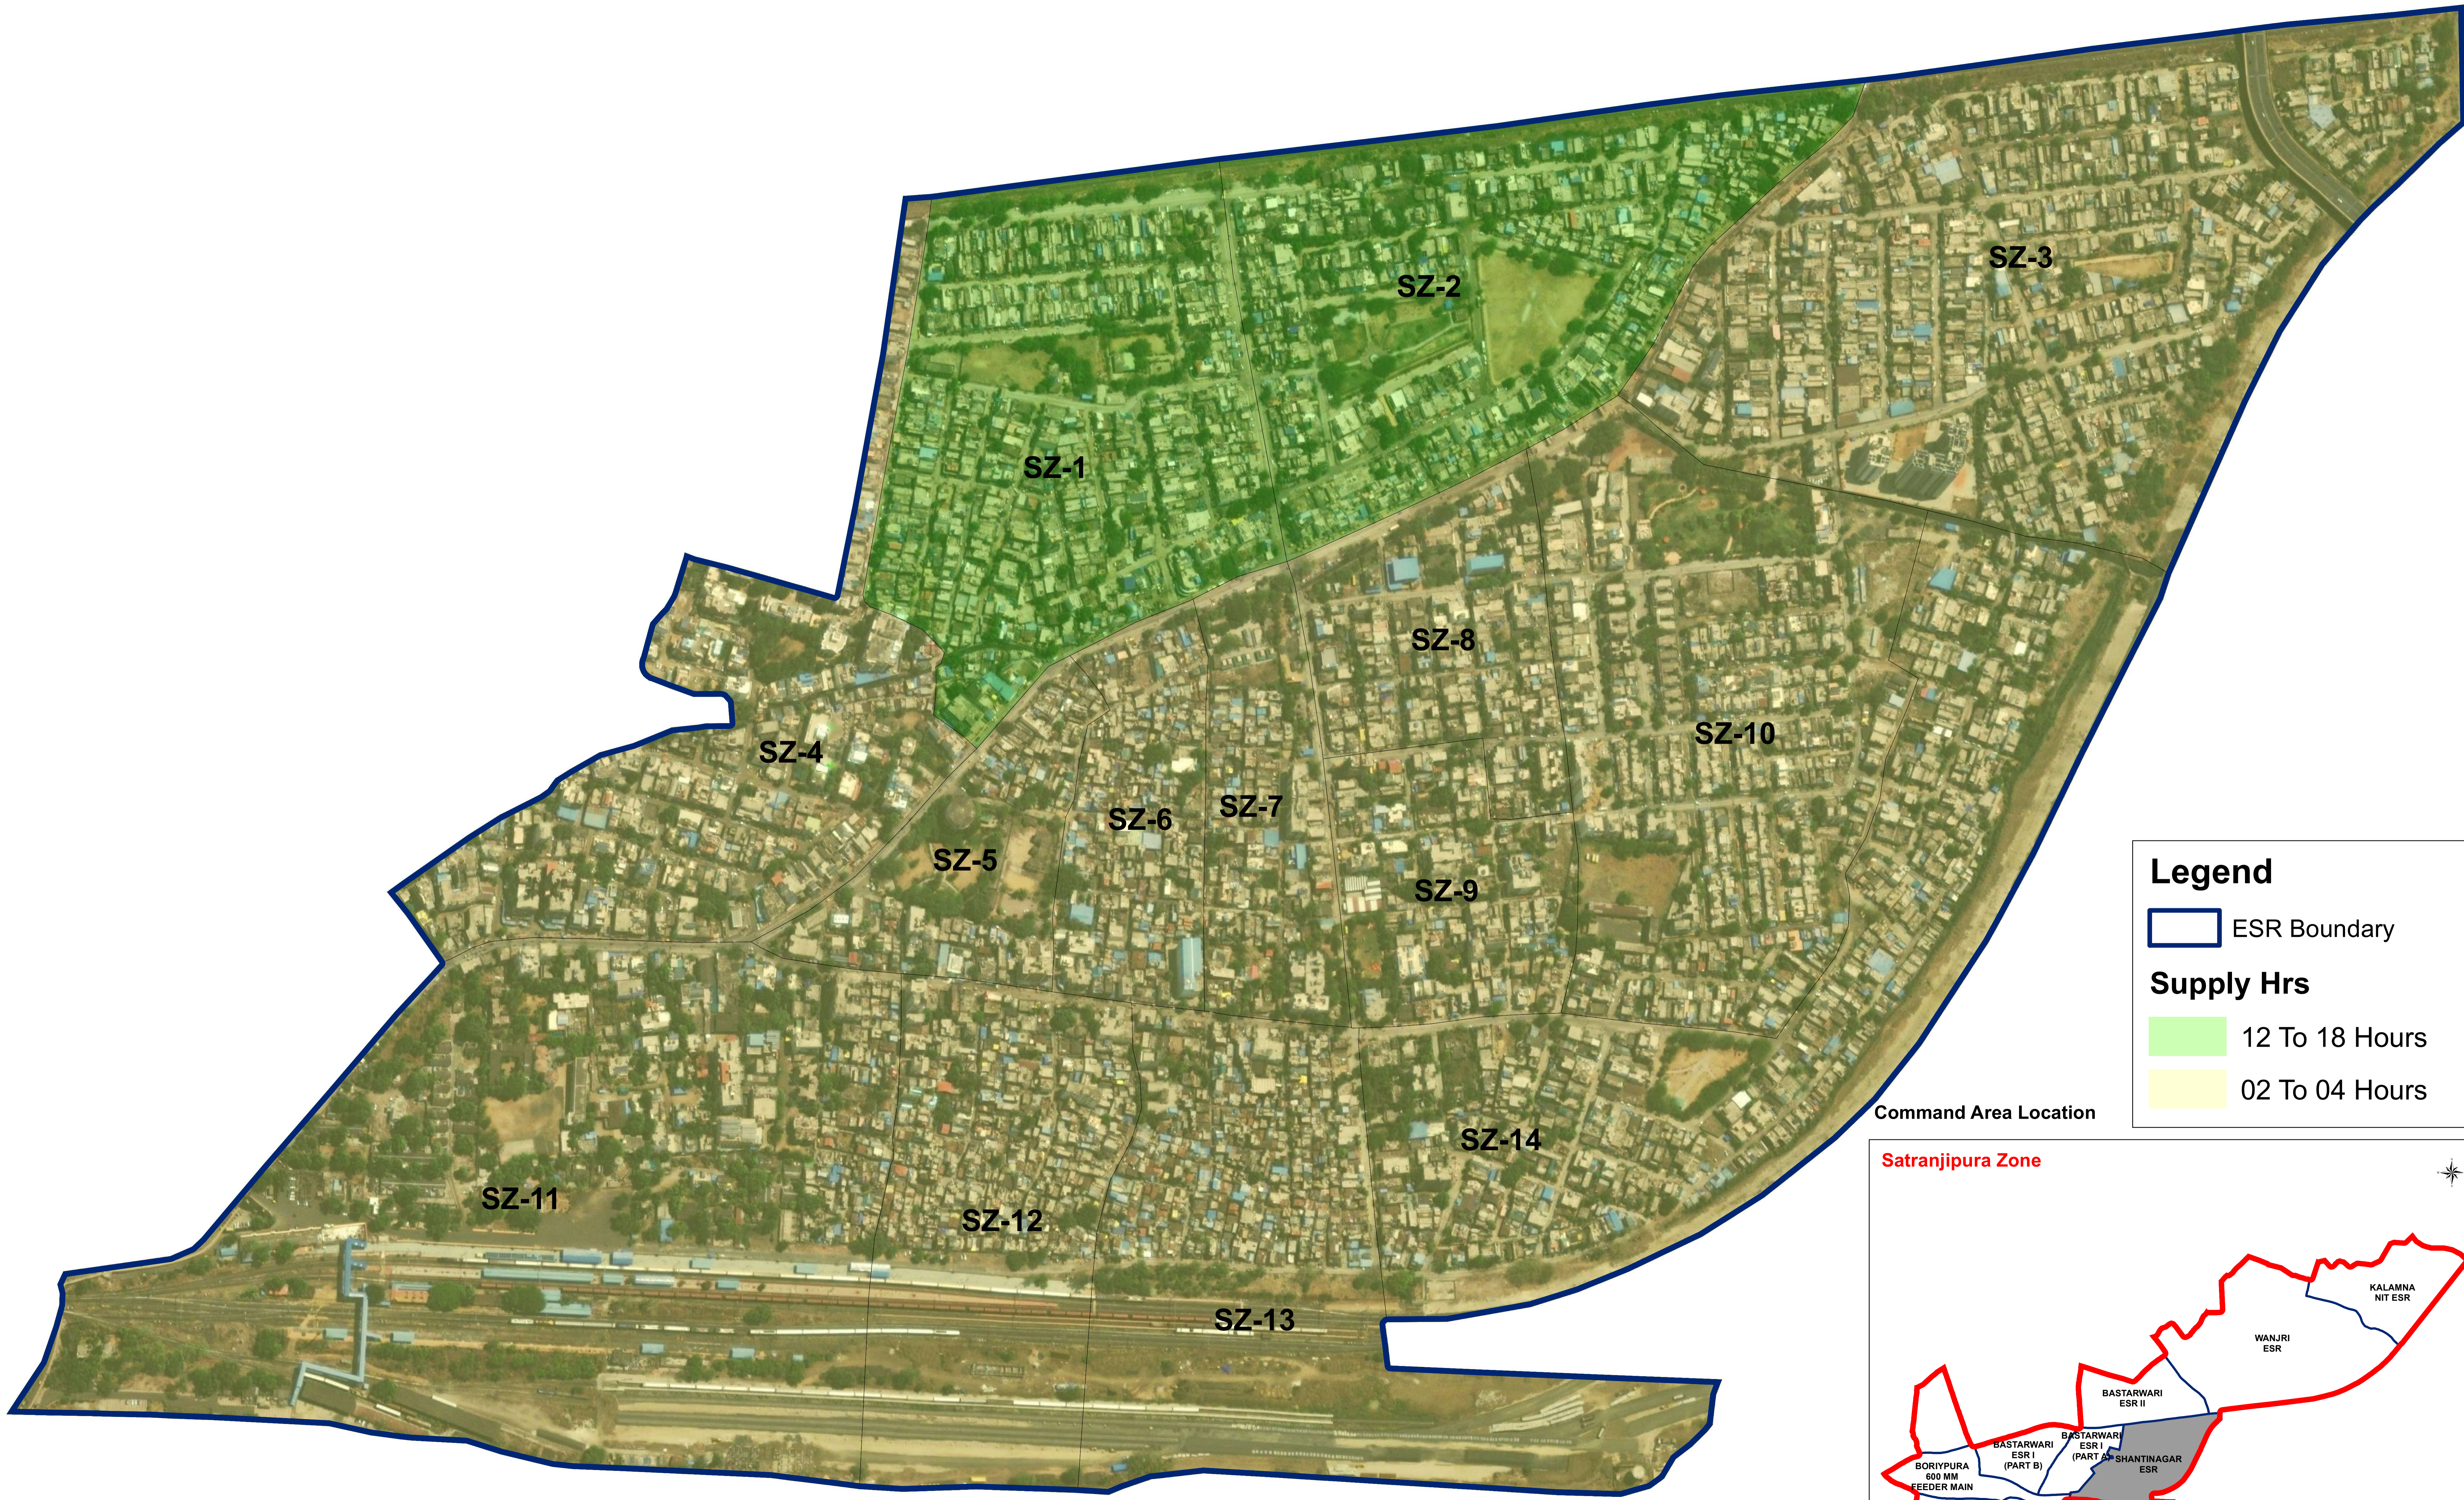

# SHANTI NAGAR ESR

ESTIMATED SUPPLY : TILL DEC. 2023

**Legend**

- ESR Boundary
- Supply Hrs**
  - 12 To 18 Hours
  - 02 To 04 Hours

Command Area Location